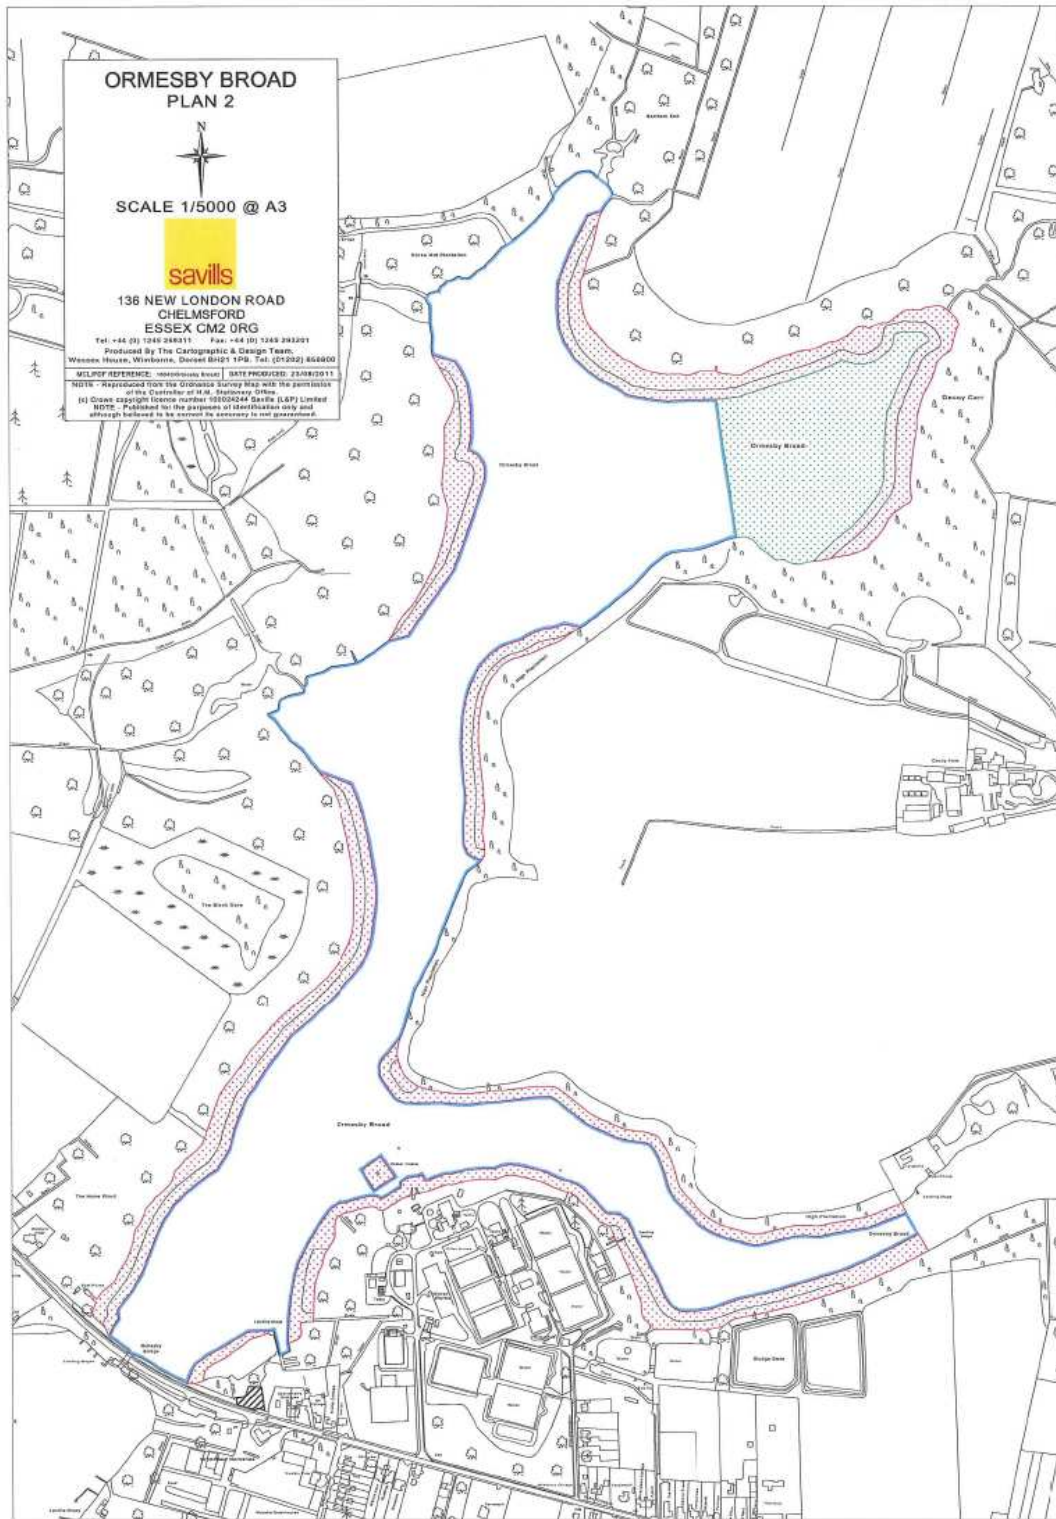

Ormesby Broad Wildlife Exclusion Area. No Boat access to NDPC users from 1st Oct to 31st March in any Year. (Green dotted area)

www.norwichpike.com